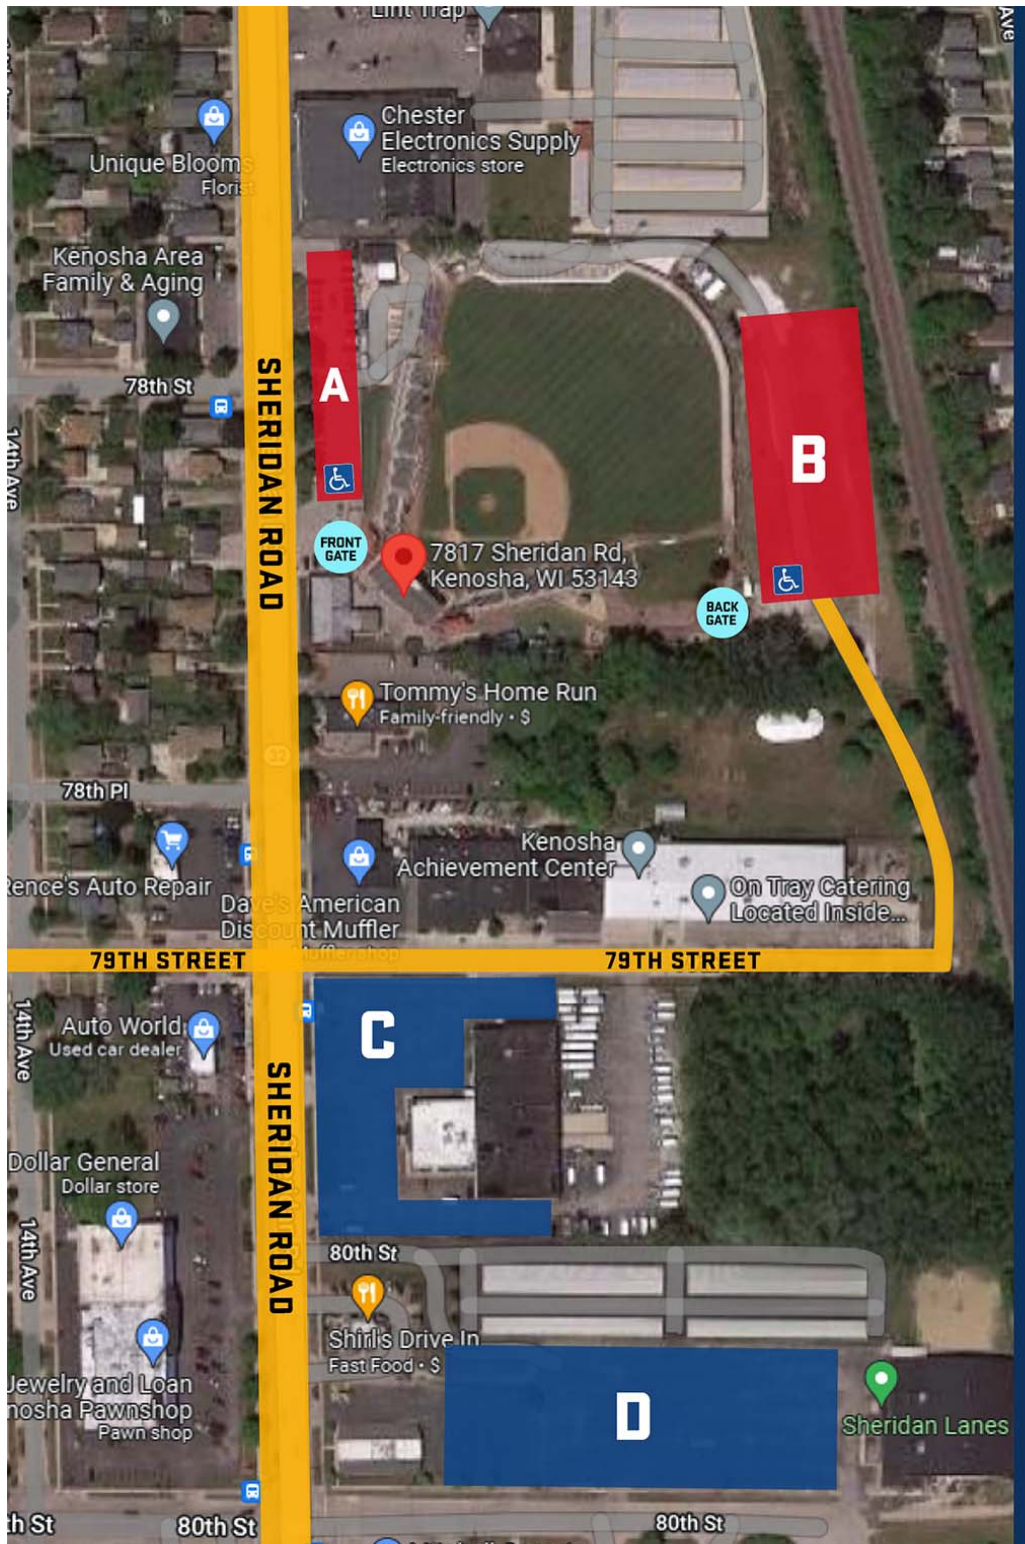

PARKING

HISTORIC SIMMONS FIELD
7817 SHERIDAN RD | KENOSHA, WI 53143

A

MAIN FRONT LOT
ACCESSIBLE FROM SHERIDAN ROAD
*HANDICAP PARKING AVAILABLE

B

MAIN BACK LOT
ACCESSIBLE FROM 79TH STREET
*HANDICAP PARKING AVAILABLE

C

KAC LOT
ACCESSIBLE FROM SHERIDAN ROAD
*AFTER 5 PM ONLY

D

SHERIDAN LANES LOT
ACCESSIBLE FROM SHERIDAN ROAD

***KINGFISH FANS ARE NOT PERMITTED TO PARK IN ANY BUSINESS LOTS NOT INCLUDED ABOVE**